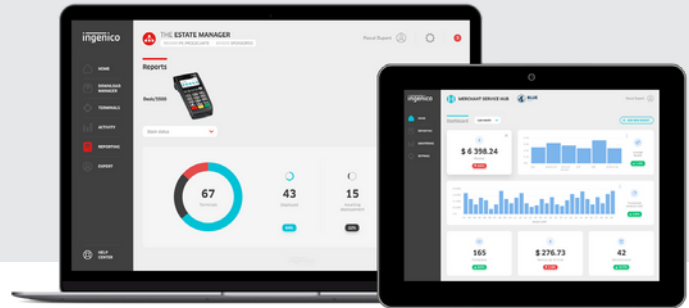

• **All payment options**

The Desk/3500 enables NFC couponing and wallet use cases, in addition to EMV Chip & PIN, swipe and contactless.

• **User-friendly and intuitive interface**

Featuring intuitive card readers and applications menu, it provides a seamless payment experience.

• **Compatible with Ingenico's suite of services**

The Desk/3500 works in unison with Ingenico's supporting service platforms, meaning merchants will have access to business services such as estate management reporting. Software updates and day-to-day support deliver a hassle-free experience for those using this innovative series.

• **Maximized network availability**

In addition to Ethernet and modem, the Desk/3500 offers an Ethernet/modem and Wi-Fi/Ethernet/Modem models. With it, network availability and communication costs are fully optimized.

• **Seamless NFC payment**

The Desk/3500 boosts NFC payment by offering to customers a seamless experience through a dedicated contactless card reader zone and faster transaction flows.

• **Secure Telium TETRA OS**

Backed by 40 years of experience and with its user-friendly interface, the Telium TETRA operating system includes the best security mechanisms embedded to protect transaction privacy and leverages Ingenico's unique portfolio of payment applications.

The Desk/3500 Series is supported by our Cloud Services

Processor	• Application & Crypto processor	• Cortex A5	✓
Memory	• Internal	• 256 MB Flash, 128 MB RAM	✓
OS		• Telium TETRA	✓
SAM		• 2SAM	✓
Card Reader(s)	• Magstripe • Smart card • Contactless	• ISO 1/2/3, 500K lifespan • EMV Level 1, 500K lifespan • EMV Level 1 compliant	✓ ✓ ✓
Display	• Color	• 2.8" display, backlit, QVGA (320x240 pixels)	✓
Keypad		• 20 ergonomic keys, raised marking, backlit	✓
Audio	• Buzzer		✓
Thermal Printer	• Speed in lines/s • Paper roll cage	• 20 lines/s • 58 mm width x 40 mm	✓ ✓

Terminal Connectivity	• Wireless • Wired	• Wi-Fi • Dial-up MODEM • Ethernet 10/100 base T	Optional ✓ ✓
Terminal Connections	• USB • Power Supply • Serial	• 1USB Host • 1USB Slave • Dedicated power Jack • 1RS232	✓ ✓ ✓ ✓
Power Supply		• 24W	✓
Terminal Size		• 7.3x2.6x3.2x2.6" (187x82x68 mm)	✓
Weight		• 12 oz (340 g)	✓
Environment	• Operating Temperature • Storage Temperature • Operating Humidity	• 32°F to 104°F (0°C to +40°C) • -4°F to 131°F (-20°C to +55°C) • 85% non-condensing at 104°F (+40°C)	✓ ✓ ✓
Accessories	• Magic Box • Privacy shield	• 1xRS+ • 1xPower+1xEth.+1xLine In • Field upgradable	Optional Optional
Security		• PCI PTS 5.x	✓

www.velformpos.com